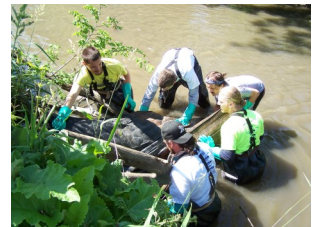

Give. Restore. Enjoy.

Become a member:

Becoming a member of Friends of the Rouge is a tangible demonstration of your commitment to restoring and protecting the Rouge River ecosystem. Your support expands the ability of the Friends of the Rouge team to provide educational programming and hands-on monitoring and restoration opportunities in schools and the community. Your membership also strengthens our voice on behalf of the Rouge River and local environment when we seek change in the watershed. We know we are having a positive effect on environmental awareness and attitudes, due to the continuous support of our members.

Thank you, in advance, for your
support!

Follow us on **Twitter:**

@RougeFriends
(#therouge)

Like us on **Facebook:**

Friends of the Rouge

Students conducting chemical tests on river water

Volunteers pulling out a soggy mattress