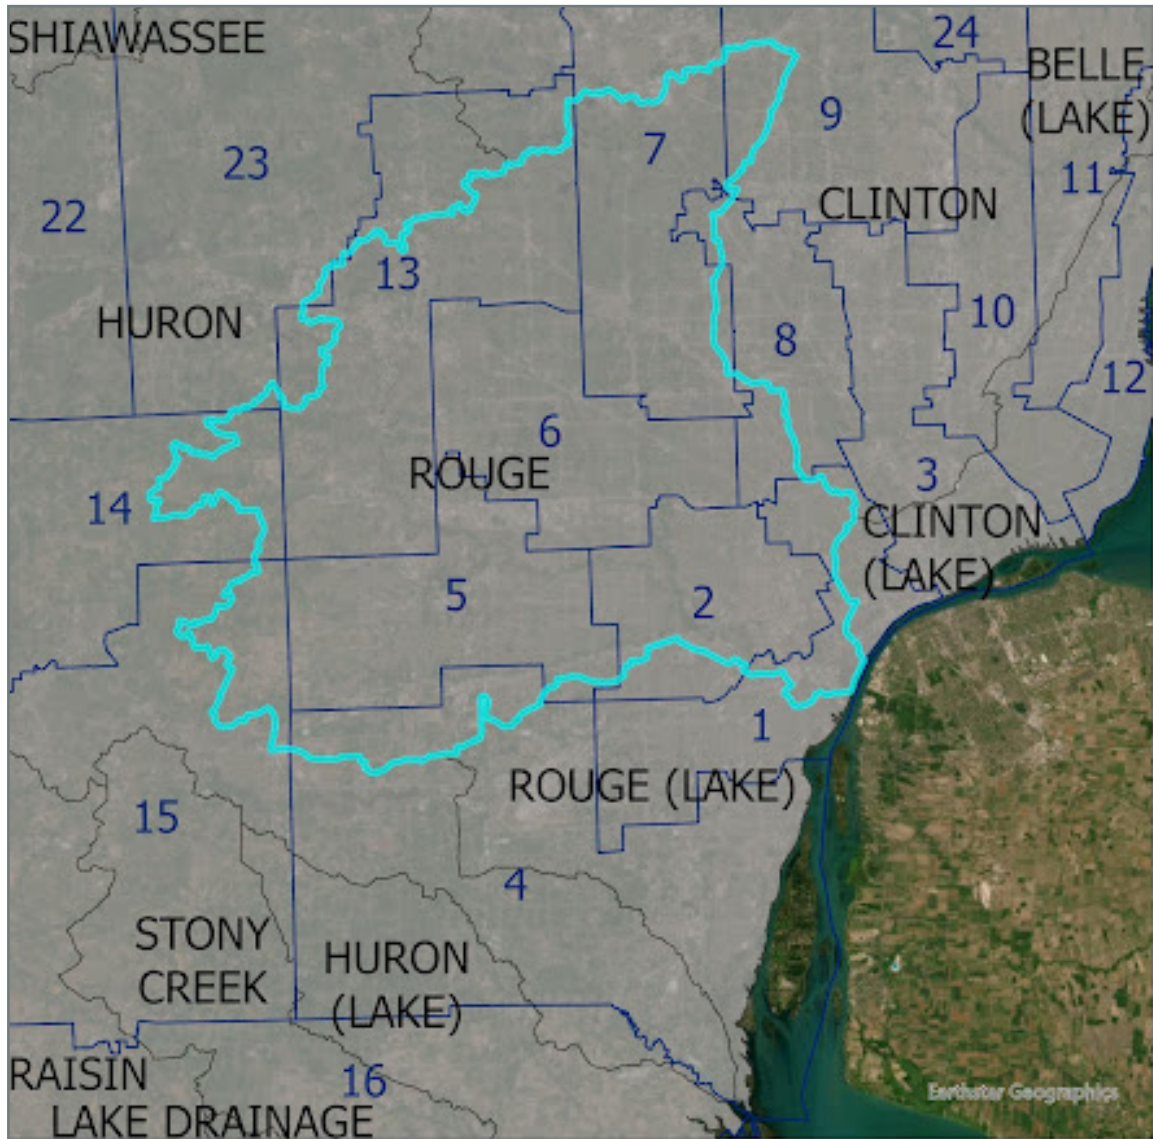

Senate District Map

0 50 100 200
KILOMETERS

MICHIGAN WATERSHED BOUNDARIES

MICHIGAN STATE SENATE DISTRICTS

2023 MICHIGAN STATE SENATORS

District 1	Erika Geiss	District 6	Mary Cavanagh	District 13	Rosemary Bayer
District 2	Sylvia Santana	District 7	Jeremy Moss	District 14	Sue Shink
District 4	Darrin Camilleri	District 8	Mallory McMorrow	District 15	Jeff Irwin
District 5	Dayna Polehanki	District 9	Michael Webber	District 23	Jim Runestad