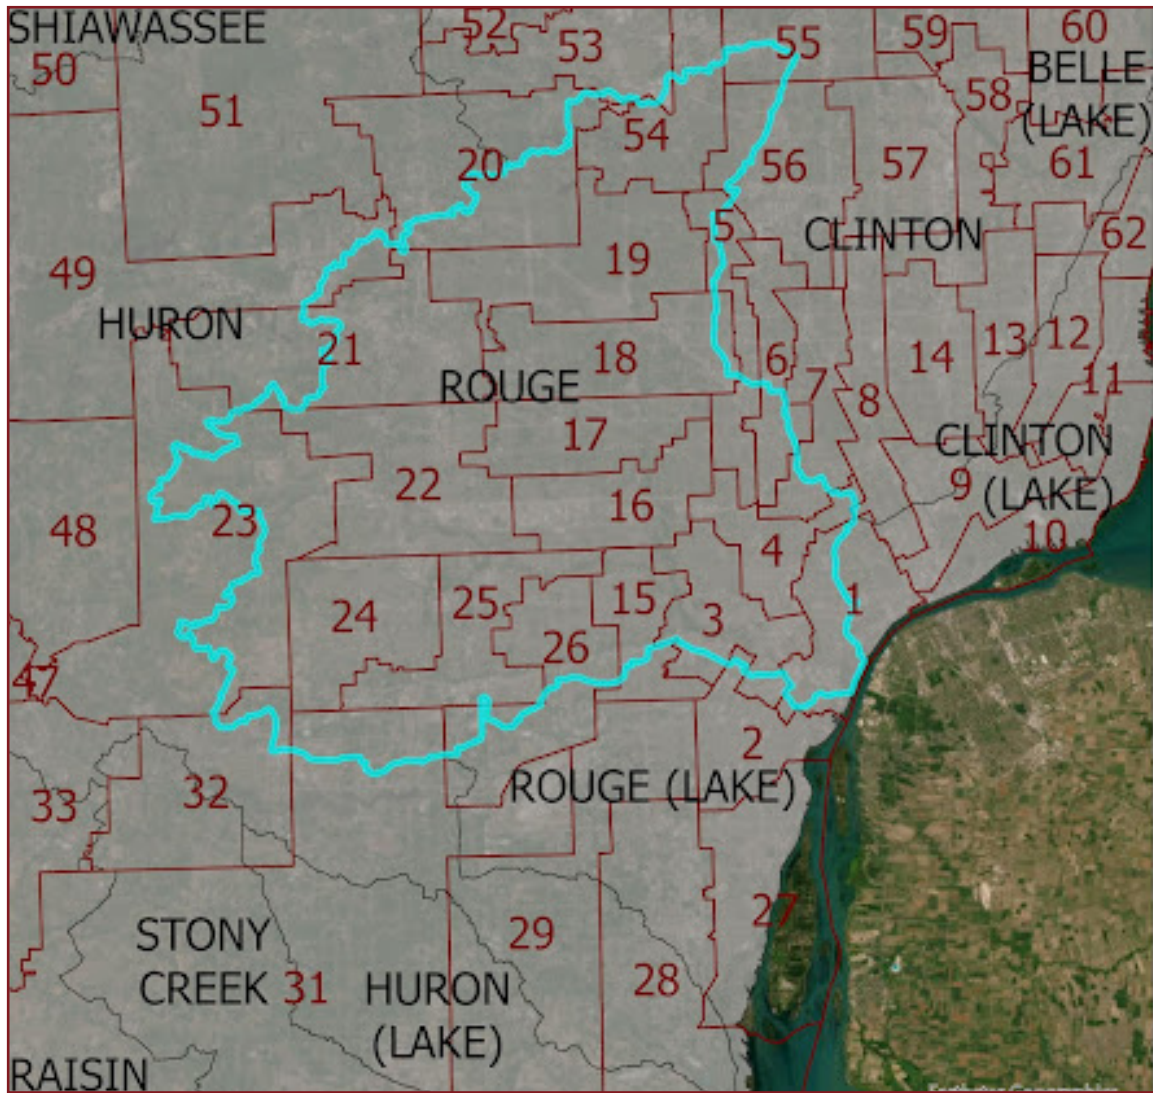

House District Map

MICHIGAN WATERSHED BOUNDARIES

MICHIGAN STATE HOUSE DISTRICTS

2023 MICHIGAN STATE REPRESENTATIVES

District 1	Tyrone Carter	District 17	Laurie Pohutsky	District 26	Dylan Wegela
District 2	Tullio Liberati	District 18	Jason Hoskins	District 31	Reggie Miller
District 3	Albas Farhat	District 19	Samantha Steckloff	District 32	Jimmie Wilson
District 4	Karen Whitsett	District 20	Noah Arbit	District 49	Ann M. Bollin
District 5	Natalie Price	District 21	Kelly Breen	District 53	Brenda Carter
District 6	Regina Weiss	District 22	Matt Koleszar	District 54	Donni Steele
District 7	Helena Scott	District 23	Jason Morgan	District 55	Mark Tisdell
District 15	Erin Byrnes	District 24	Ranjeev Puri	District 56	Sharon MacDonell
District 16	Stephanie Young	District 25	Kevin Coleman		