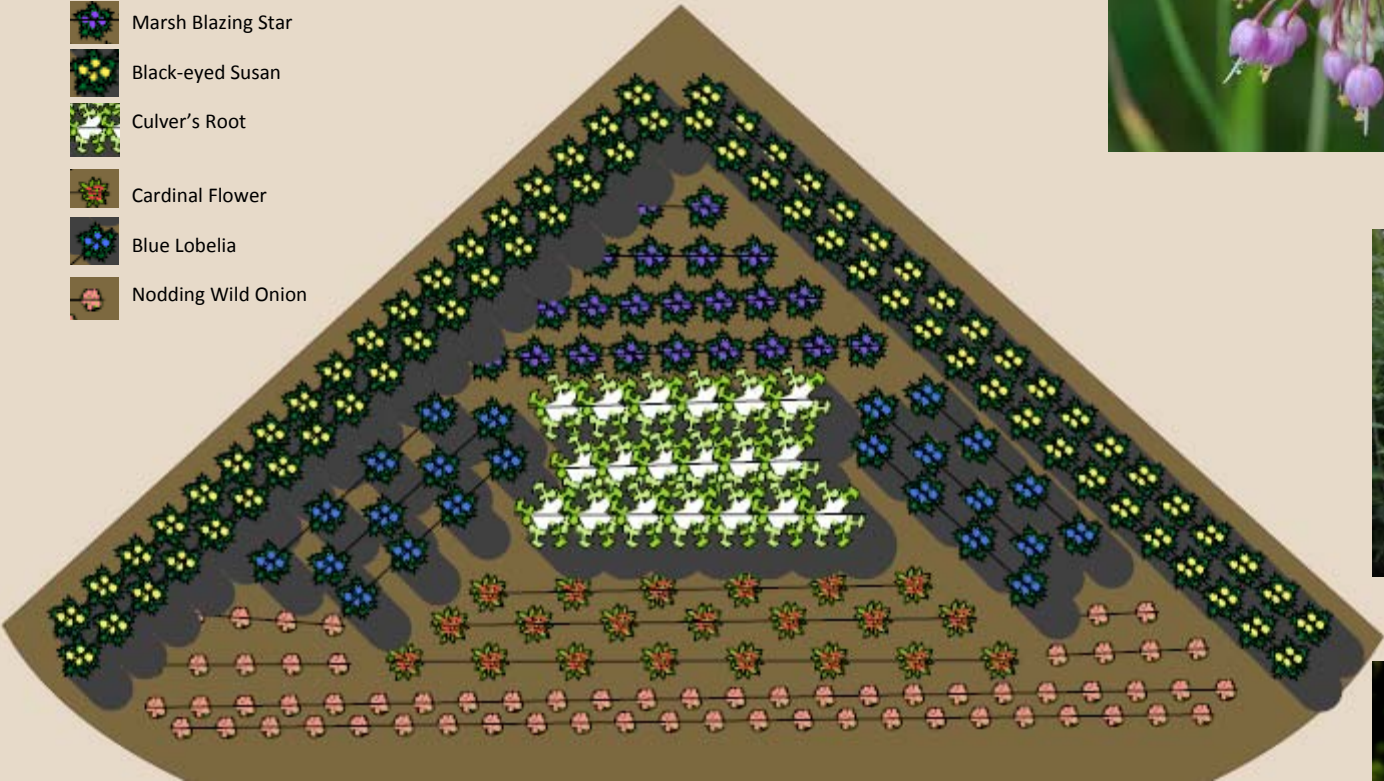

# Rain Garden Design

Site Conditions: Full sun, average drainage

Garden Size: Approximately 100 sq ft

Cardinal Flower

Black-eyed Susan

Marsh Blazing Star

-  Marsh Blazing Star
-  Black-eyed Susan
-  Culver's Root
-  Cardinal Flower
-  Blue Lobelia
-  Nodding Wild Onion

Nodding Wild Onion

Foxglove Beardtongue

Great Blue Lobelia