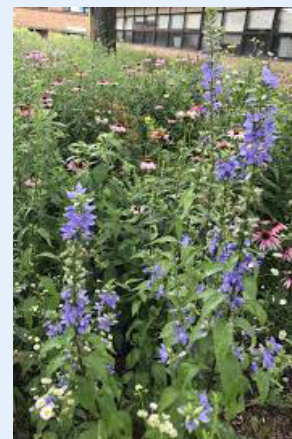

MATURE SIZE:
4' ht / 4' spread

BLOOM TIME:
july - august

BLOOM COLOR:
green

**Athyrium
filix-femina**
LADY FERN

MATURE SIZE:
1'-3' ht / 2' spread

Carex eburna
IVORY SEEDGE

MATURE SIZE:
.5'-1' ht / X' spread

BLOOM TIME:
may - july

BLOOM COLOR:
white

**Adiantum
pedatum**
MAIDENHAIR
FERN

MATURE SIZE:
1'-2.5' ht / 1.5' spread

**Arisaema
dracontium**
GREEN DRAGON

MATURE SIZE:
1'-1.5' ht / 3' spread

BLOOM TIME:
may - june

BLOOM COLOR:
light green

**Campanula
americana**
TALL
BELLFLOWER

MATURE SIZE:
3'-5' ht / 2' spread

BLOOM TIME:
july - october

BLOOM COLOR:
white, blue, purple

**Carex
plantaginea**
PLANTAIN-
LEAF SEEDGE

MATURE SIZE:
.5'-2' ht / 2' spread