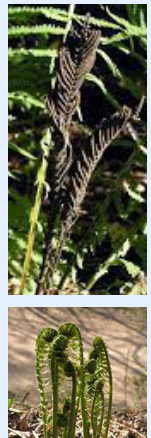

MATURE SIZE:
1'-2' ht / 2' spread

BLOOM TIME:
may - june

BLOOM COLOR:
white, lilac

Pennstemon hirtus
HAIRY BEARDTONGUE

MATURE SIZE:
1.5'-2.5' ht / 1.5' spread

BLOOM TIME:
may - june

BLOOM COLOR:
purple

Solidago flexicaulis
ZIGZAG GOLDENROD

MATURE SIZE:
1'-3' ht / 3' spread

BLOOM TIME:
august - october

BLOOM COLOR:
yellow

Diervilla lonicera
BUSH HONEYSUCKLE

MATURE SIZE:
2'-4' ht / 4' spread

BLOOM TIME:
june - august

BLOOM COLOR:
yellow

Matteuccia struthiopteris
OSTRICH FERN

MATURE SIZE:
4'-6' ht / 4' spread

Polygonatum biflorum
POLYGONATUM BIFLORUM

MATURE SIZE:
1'-6' ht / 2' spread

BLOOM TIME:
may - july

BLOOM COLOR:
white

Stylophorum diphyllum
CELANDINE POPPY

MATURE SIZE:
1'-2' ht / 2' spread