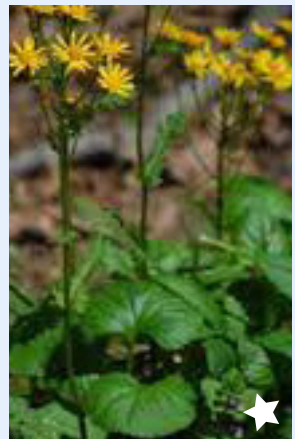

MATURE SIZE:
4'-6' ht / 4' spread

Polygonatum biflorum
POLYGONATUM BIFLORUM

MATURE SIZE:
1'-6' ht / 2' spread

BLOOM TIME:
may - july

BLOOM COLOR:
white

Stylophorum diphyllum
CELANDINE POPPY

MATURE SIZE:
1'-2' ht / 2' spread

BLOOM TIME:
april - june

BLOOM COLOR:
yellow

Eurybia macrophylla
LARGE-LEAVED ASTER

MATURE SIZE:
1'-4' ht / 4' spread

BLOOM TIME:
july - october

BLOOM COLOR:
white, blue, purple

Onoclea sensibilis
SENSITIVE FERN

MATURE SIZE:
3'-4' ht / 4' spread

Senecio aureus
GOLDEN RAGWORT

MATURE SIZE:
1'-2' ht / 1' spread

BLOOM TIME:
march - august

BLOOM COLOR:
yellow

Symphotrichum laeve
SMOOTH BLUE ASTER

MATURE SIZE:
2'-4' ht / 2' spread