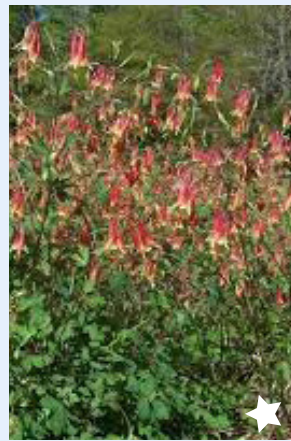

MATURE SIZE:
.5' ht / X' spread

BLOOM TIME:
april - june

BLOOM COLOR:
white, pink

**Asarum
canadense**
WILD GINGER

MATURE SIZE:
4"-12" ht / 18"

BLOOM TIME:
april - may

BLOOM COLOR:
purplish brown

**Carex
amphibola**
COMMON NAME

MATURE SIZE:
1'-1.5' ht / 3' spread

BLOOM TIME:
may

BLOOM COLOR:
green

**Actaea
racemosa**
BLACK COHOSH

MATURE SIZE:
4'-6' ht / 4' spread

BLOOM TIME:
june - september

BLOOM COLOR:
white

**Aquilegia
canadensis**
COLUMBINE

MATURE SIZE:
1'-3' ht. / 1.5' spread

BLOOM TIME:
june - july

BLOOM COLOR:
red

**Asclepias
exaltata**
POKE
MILKWEED

MATURE SIZE:
3'-5' ht / 3' spread

BLOOM TIME:
june - july

BLOOM COLOR:
white

Carex brevior
SHORT-BEAK
SEEDGE

MATURE SIZE:
1'-3' ht / 4' spread

BLOOM TIME:
june - july

BLOOM COLOR:
green

Actaea rubra
RED
BANEBERRY

MATURE SIZE:
2' ht / X' spread

BLOOM TIME:
april - may

BLOOM COLOR:
white

Aralia racemosa
SPIKENARD