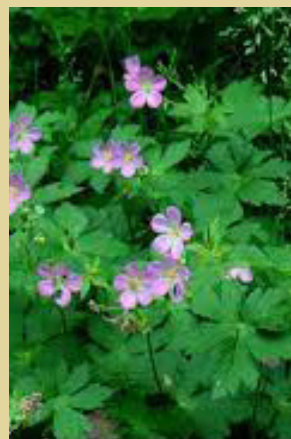

**Fragaria
virginiana**
WILD
STRAWBERRY

MATURE SIZE:
.25'-.75' ht / 2'spread

BLOOM TIME:
april - june

BLOOM COLOR:
white

Iris virginica
BLUE FLAG IRIS

MATURE SIZE:
2'-3' ht / 2' spread

BLOOM TIME:
may - july

BLOOM COLOR:
white, yellow,
purple, blue

Liatris spicata
BLAZING STAR

MATURE SIZE:
2'-5' ht / 2' spread

BLOOM TIME:
july - september

BLOOM COLOR:
purple

**Echinacea
purpurea**
PURPLE
CONEFLOWER

MATURE SIZE:
1'-5' ht / 2' spread

BLOOM TIME:
june - august

BLOOM COLOR:
purple

**Geranium
maculatum**
WILD
GERANIUM

MATURE SIZE:
X'-X' ht / X' spread

BLOOM TIME:
april - may

BLOOM COLOR:
pink or purple

Juncus tenuis
PATH RUSH

MATURE SIZE:
.5'-2' ht / 2' spread