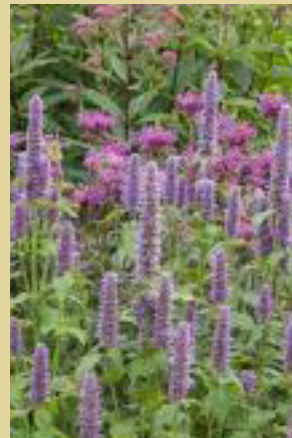

Friends
of the **ROUGE**

Plant Palette

Full  Sun

SUN PLANT PALETTE OPTIONS

Agastache foeniculum
ANISE HYSSOP

MATURE SIZE:
2'-4' ht / 1.5'-3' spread

BLOOM TIME:
june - september

BLOOM COLOR:
purple

Andropogon gerardii
BIG BLUESTEM

MATURE SIZE:
6'-8' ht / 2'-3' spread

BLOOM TIME:
september - february

BLOOM COLOR:
purplish red

Asclepias incarnata
SWAMP MILKWEED

MATURE SIZE:
3'-6' ht / 3' spread

BLOOM TIME:
june - august

BLOOM COLOR:
pink

Bouteloua gracilis
BLUE GRAMA

MATURE SIZE:
1'-2' ht / 2' spread

BLOOM TIME:
june - august

BLOOM COLOR:
straw

Allium cernuum
NODDING WILD ONION

MATURE SIZE:
1'-1.5' ht / 12' spread

BLOOM TIME:
june - august