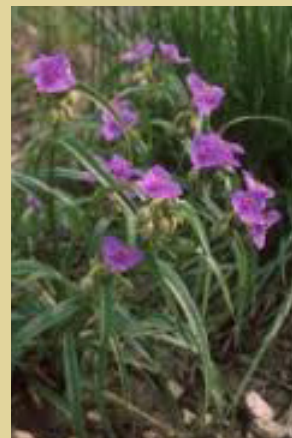

BLOOM COLOR:
white

Monarda punctata
SPOTTED BEE BALM

MATURE SIZE:
2' ht / 1' spread

BLOOM TIME:
july - september

BLOOM COLOR:
white, pink, yellow, green, purple

Pycnanthemum virginianum
VIRGINIA MOUNTAIN MINT

MATURE SIZE:
2'-3' ht. / 2' spread

BLOOM TIME:
july - september

BLOOM COLOR:
white

Schyzacharium scoparium
LITTLE BLUESTEM

MATURE SIZE:
2'-4' ht / 2' spread

BLOOM TIME:
august - october

BLOOM COLOR:
silver

Tradescantia bracteata
BRACTED SPIDERWORT

MATURE SIZE:
1'-1.5' ht / 2' spread

BLOOM TIME:
may - august

BLOOM COLOR:
purple

Panicum virgatum
SWITCHGRASS

MATURE SIZE:
3'-8' ht / 1.5' x 8' spread

BLOOM TIME:
august - november

BLOOM COLOR:
straw

Rosa arkansana
PRAIRIE WILD ROSE

MATURE SIZE:
.5'-1.5' ht / 2' spread

BLOOM TIME:
april - june

BLOOM COLOR:
purple

SUN PLANT PALETTE OPTIONS

Vernonia fasciculata
PRAIRIE
IRONWEED

MATURE SIZE:
4'-6' ht / X' spread

BLOOM TIME:
july - september