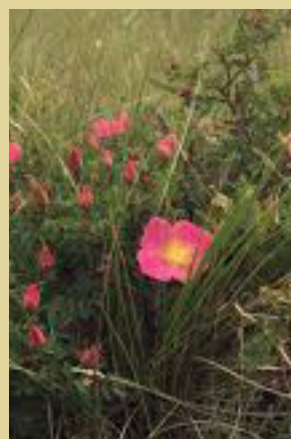

MATURE SIZE:
2'-3' ht. / 2' spread

BLOOM TIME:
july - september

BLOOM COLOR:
white

Schyzacharium scoparium
LITTLE BLUESTEM

MATURE SIZE:
2'-4' ht / 2' spread

BLOOM TIME:
august - october

BLOOM COLOR:
silver

Tradescantia bracteata
BRACTED SPIDERWORT

MATURE SIZE:
1'-1.5' ht / 2' spread

BLOOM TIME:
may - august

BLOOM COLOR:
purple

Panicum virgatum
SWITCHGRASS

MATURE SIZE:
3'-8' ht / 1.5' x 8' spread

BLOOM TIME:
august - november

BLOOM COLOR:
straw

Rosa arkansana
PRAIRIE WILD ROSE

MATURE SIZE:
.5'-1.5' ht / 2' spread

BLOOM TIME:
april - june

BLOOM COLOR:
purple

SUN PLANT PALETTE OPTIONS

Vernonia fasciculata
PRAIRIE
IRONWEED

MATURE SIZE:
4'-6' ht / X' spread

BLOOM TIME:
july - september